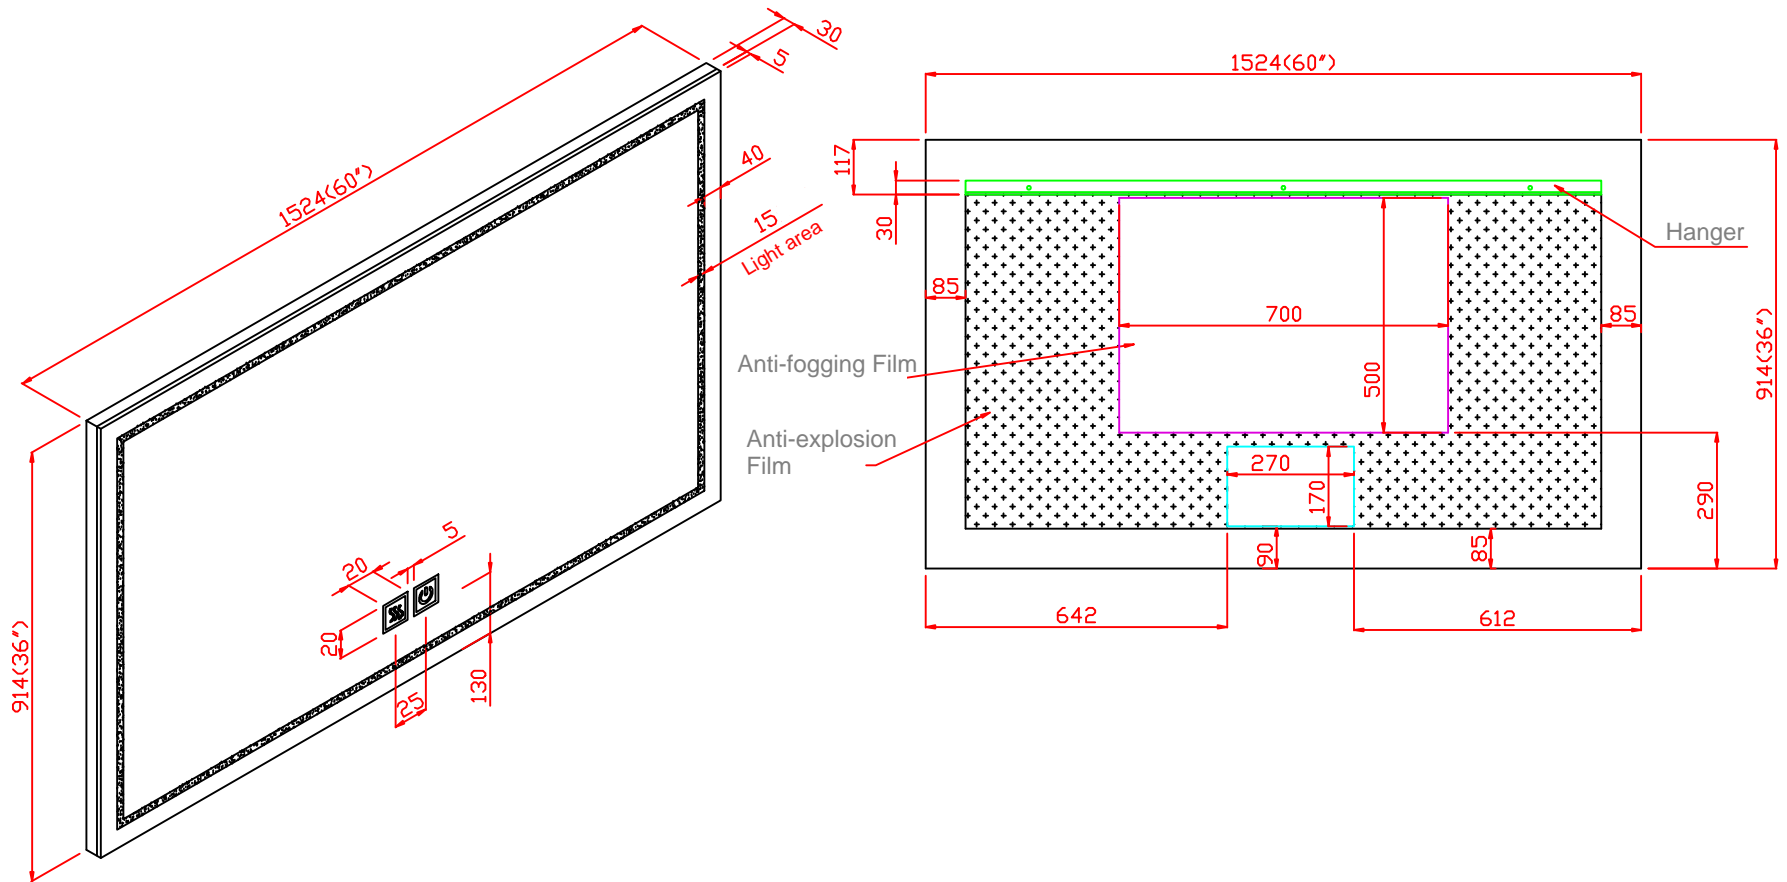

Front View

Back View

LM 3636 AF

Size: 914x914mm (36"x36")

Unit: mm

Front View

Back View

LM 4036 AF

Size: 1016x914mm (40"x36")

Unit: mm

Front View

Back View

LM 4836 AF

Size: 1219x914mm (48"x36")

Unit: mm

Front View

Back View

LM 6036 AF

Size: 1524x914mm (60"x36")

Unit: mm

Front View

Back View

LM 7236 AF

Size: 1828x914mm (72"x36")

Unit: mm

Front View

Back View