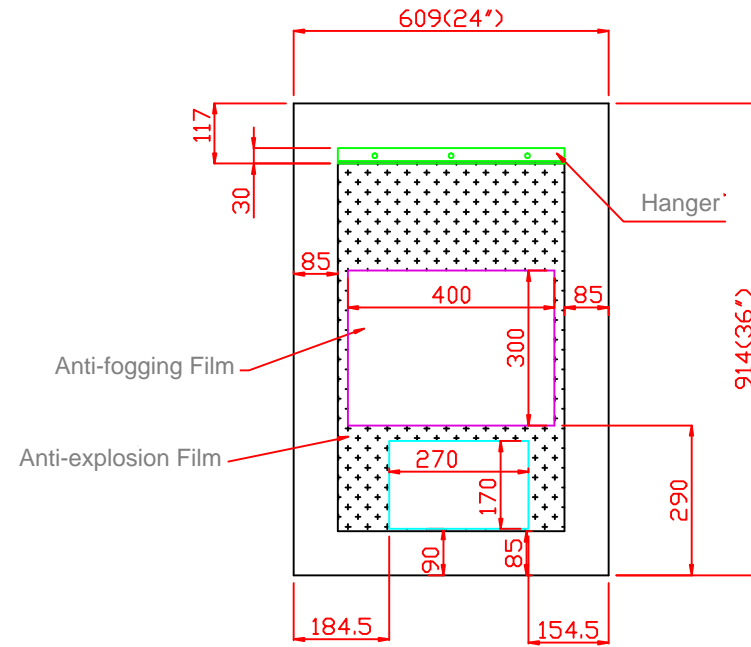

LM 2436 AF

Size: 609x914mm (24"x36")

Unit: mm

Front View

Back View

LM 3036 AF

Size: 762x914mm (30"x36")

Unit: mm

Size: 1016x914mm (40"x36")

Unit: mm

Front View

Back View

LM 4836 AF

Size: 1219x914mm (48"x36")

Unit: mm

Front View

Back View

LM 6036 AF

Size: 1524x914mm (60"x36")

Unit: mm

Front View

Back View

LM 7236 AF

Size: 1828x914mm (72"x36")

Unit: mm

Front View

Back View