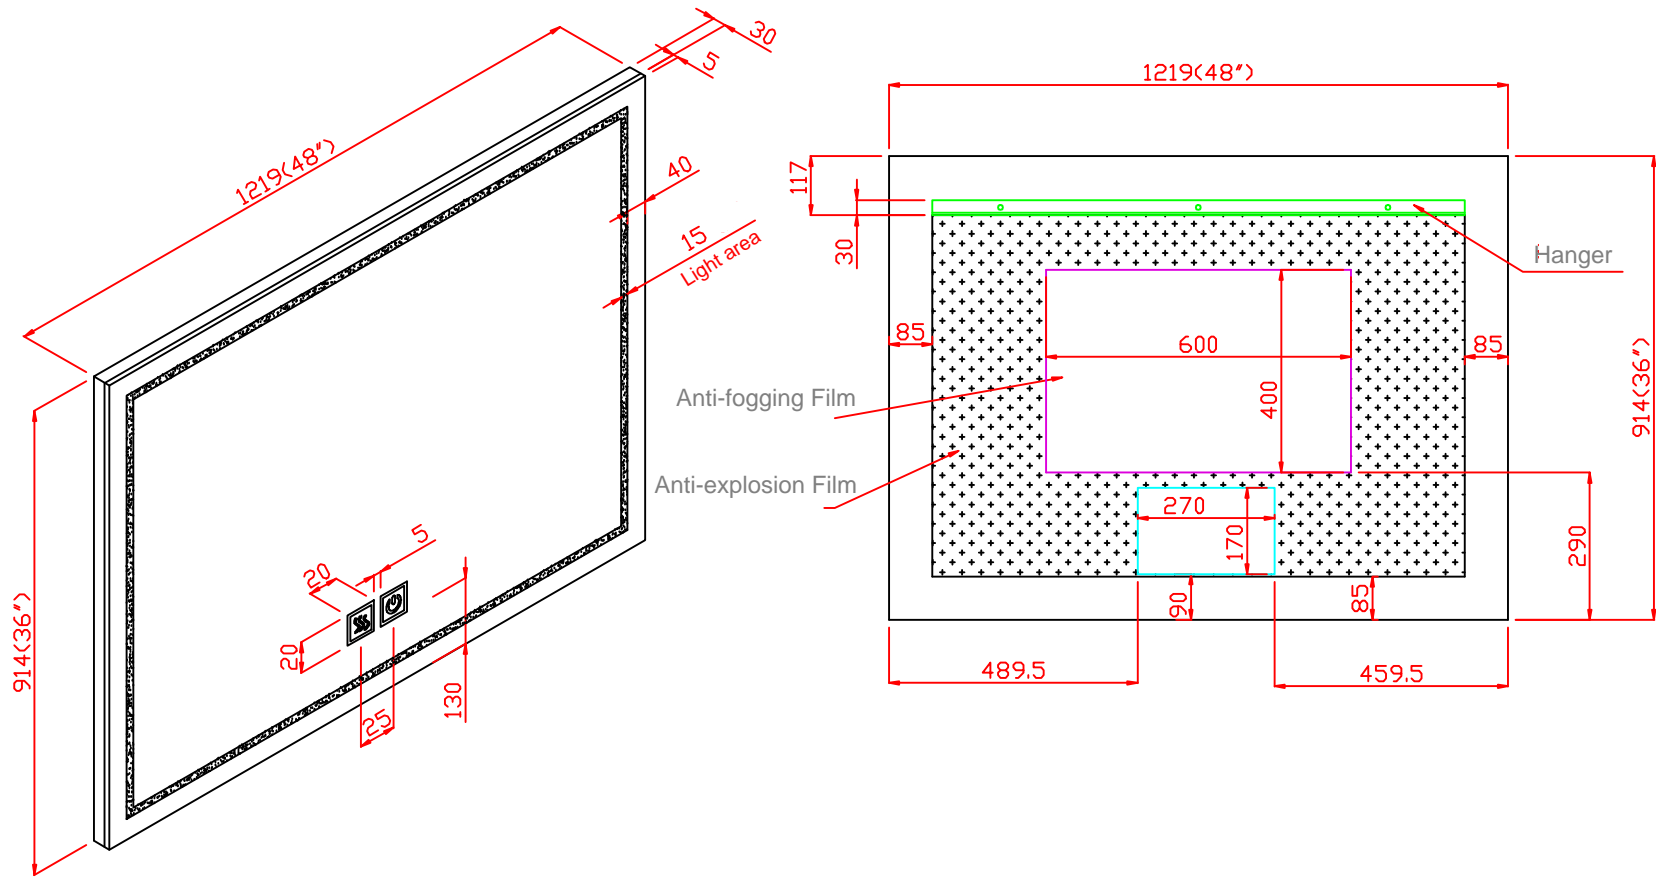

Front View

Back View

LM 3636 AF

Size: 914x914mm (36"x36")

Unit: mm

Front View

Back View

LM 4036 AF

Size: 1016x914mm (40"x36")

Unit: mm

Front View

Back View

LM 4836 AF

Size: 1219x914mm (48"x36")

Unit: mm

Front View

Back View

LM 6036 AF

Size: 1524x914mm (60"x36")

Unit: mm

Front View

Back View

LM 7236 AF

Size: 1828x914mm (72"x36")

Unit: mm

Front View

Back View