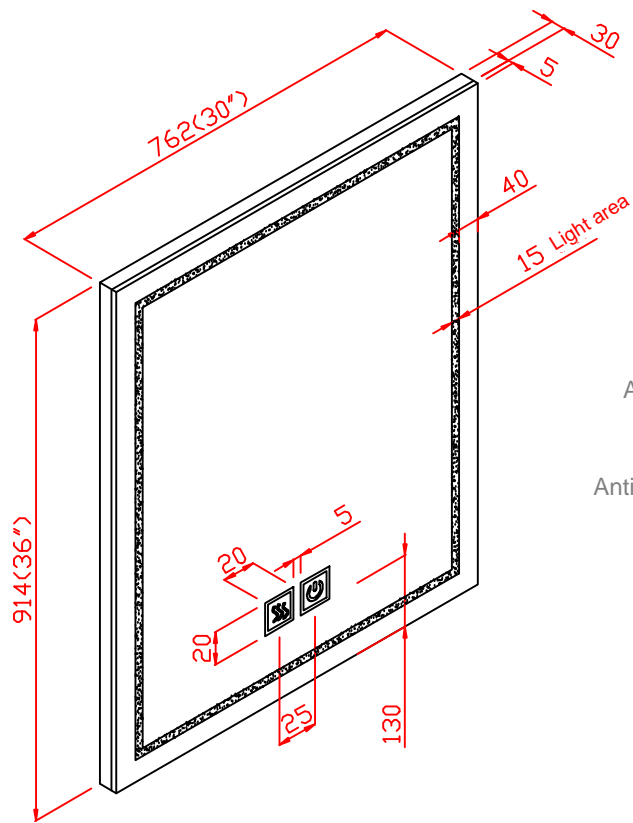

LM 2436 AF

Size: 609x914mm (24"x36")

Unit: mm

Front View

Back View

LM 3036 AF

Size: 762x914mm (30"x36")

Unit: mm

Front View

Back View

LM 3636 AF

Size: 914x914mm (36"x36")

Unit: mm

Front View

Back View

LM 4036 AF

Size: 1016x914mm (40"x36")

Unit: mm

Front View

Back View

LM 4836 AF

Size: 1219x914mm (48"x36")

Unit: mm

Front View

Back View

LM 6036 AF

Size: 1524x914mm (60"x36")

Unit: mm

Front View

Back View

LM 7236 AF

Size: 1828x914mm (72"x36")