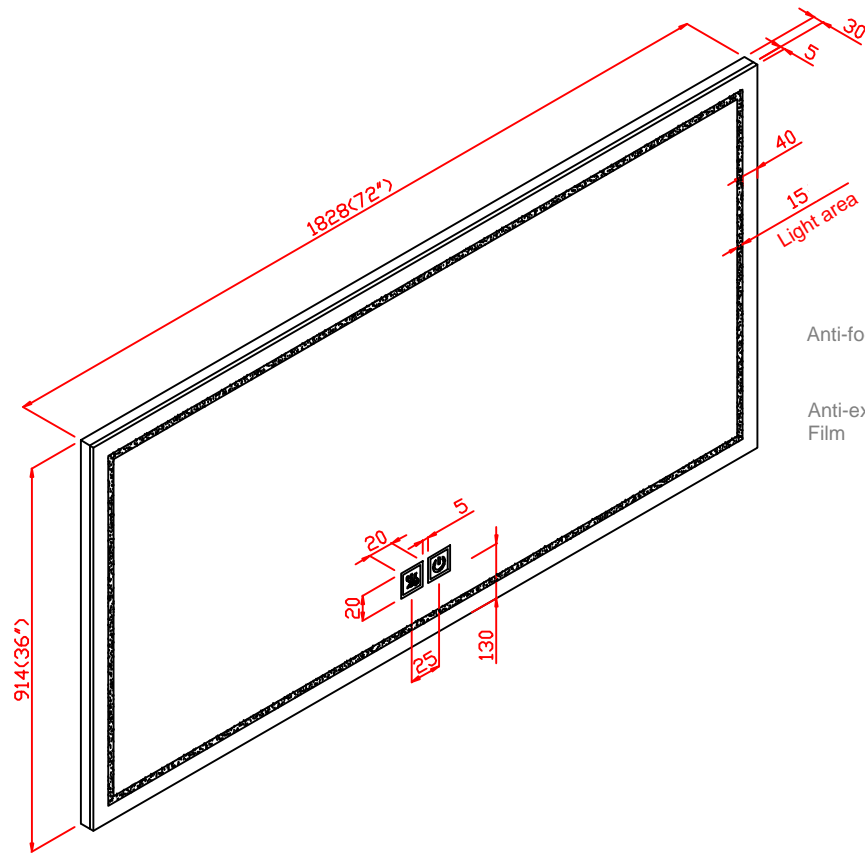

Front View

Back View

LM 3636 AF

Size: 914x914mm (36"x36")

Unit: mm

Front View

Back View

LM 4036 AF

Size: 1016x914mm (40"x36")

Unit: mm

Front View

Back View

LM 4836 AF

Size: 1219x914mm (48"x36")

Unit: mm

Front View

Back View

LM 6036 AF

Size: 1524x914mm (60"x36")

Unit: mm

Front View

Back View

LM 7236 AF

Size: 1828x914mm (72"x36")

Unit: mm

Front View

Back View