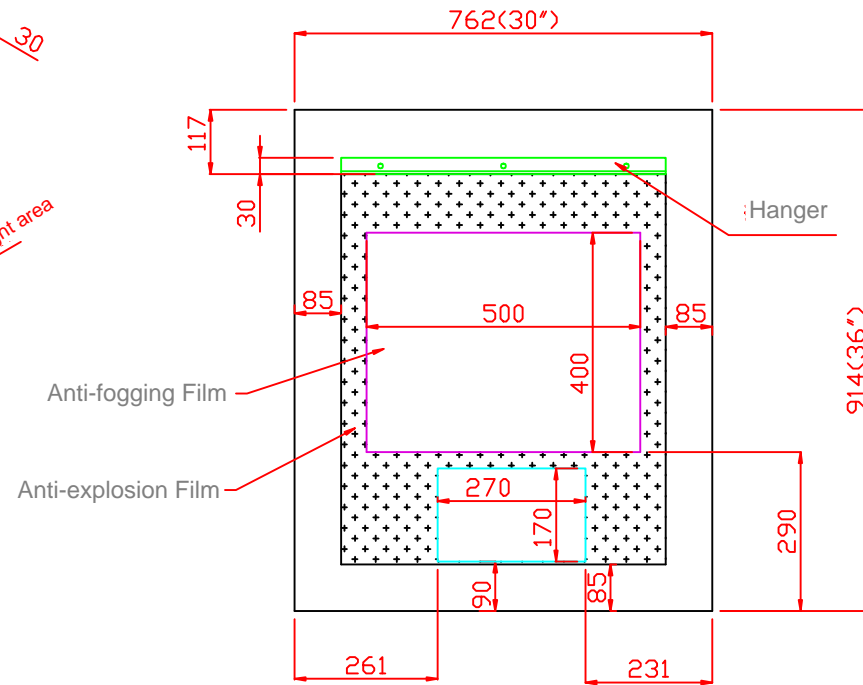

LM 3036 AF

Size: 762x914mm (30"x36")

Unit: mm

Back View