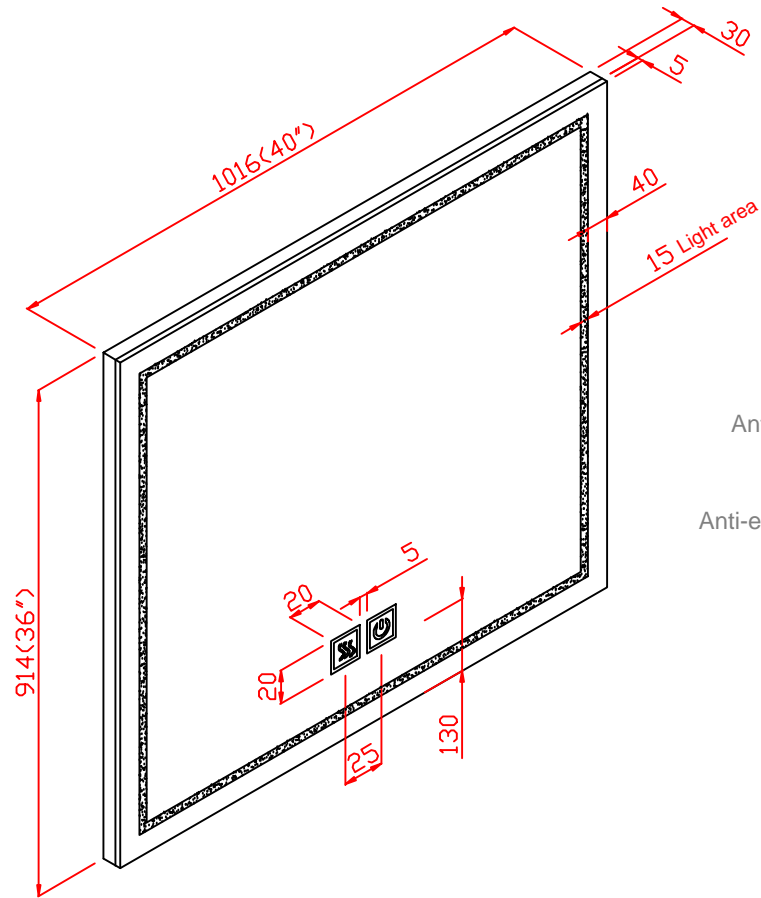

Front View

Back View

LM 3636 AF

Size: 914x914mm (36"x36")

Unit: mm

Front View

Back View

LM 4036 AF

Size: 1016x914mm (40"x36")

Unit: mm

Front View

Back View

LM 4836 AF

Size: 1219x914mm (48"x36")

Unit: mm

Front View

Back View

LM 6036 AF

Size: 1524x914mm (60"x36")

Unit: mm

Front View

Back View

LM 7236 AF

Size: 1828x914mm (72"x36")

Unit: mm

Front View

Back View