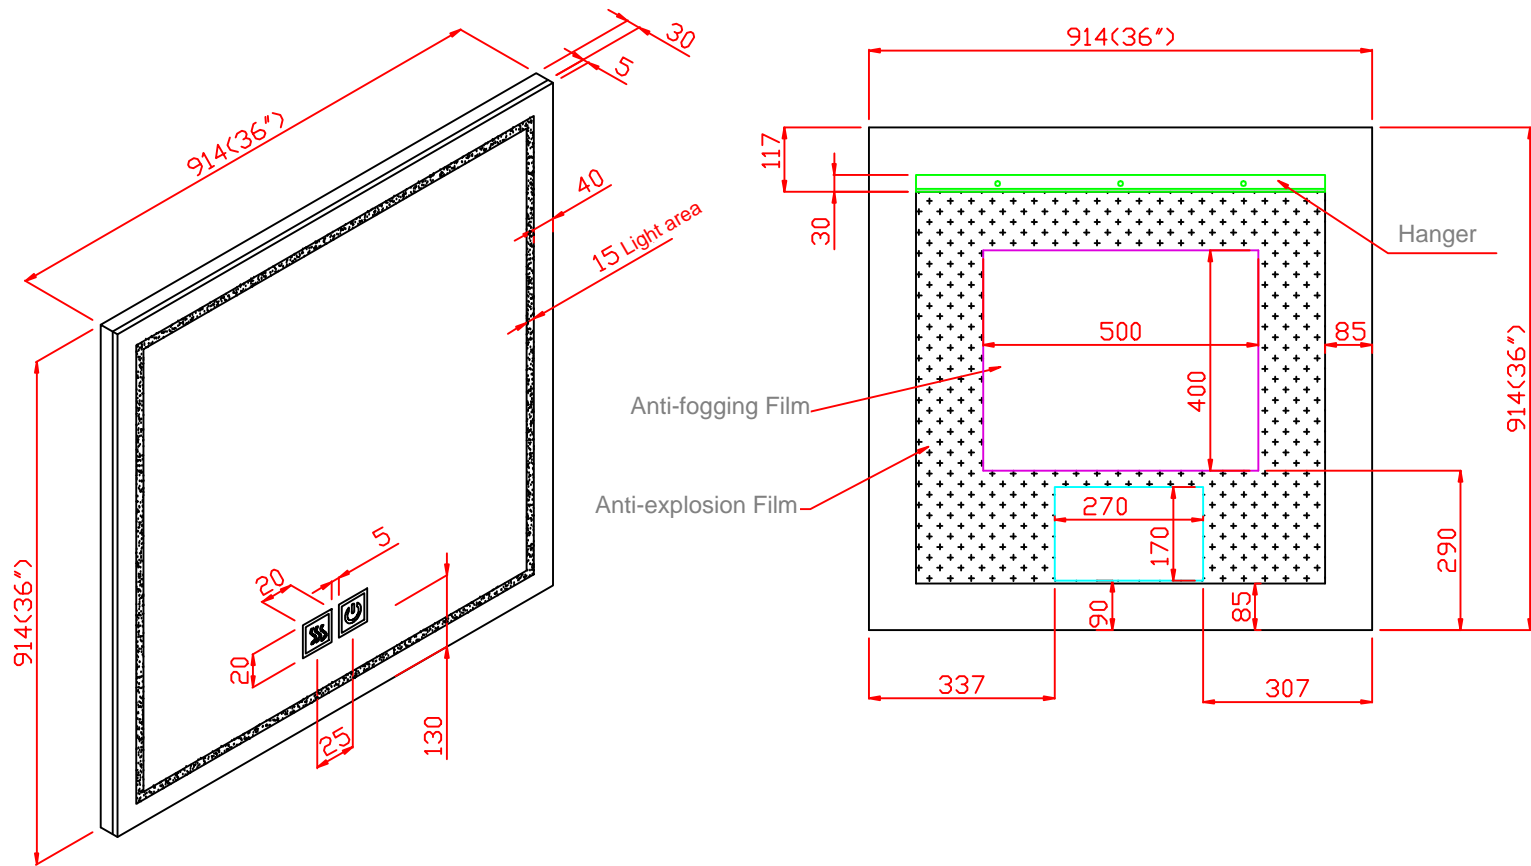

Front View

Back View

LM 3636 AF

Size: 914x914mm (36"x36")

Unit: mm

Front View

Back View

LM 4036 AF

Size: 1016x914mm (40"x36")

Unit: mm

Front View

Back View

LM 4836 AF

Size: 1219x914mm (48"x36")

Unit: mm

Front View

Back View

LM 6036 AF

Size: 1524x914mm (60"x36")

Unit: mm

Front View

Back View

LM 7236 AF

Size: 1828x914mm (72"x36")

Unit: mm

Front View

Back View