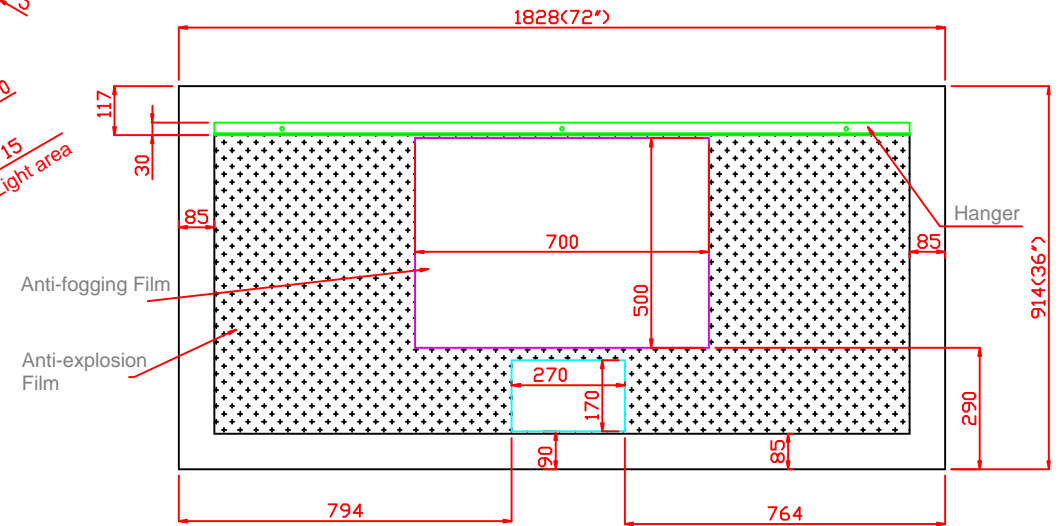

Size: 1016x914mm (40"x36")

Unit: mm

Front View

Back View

LM 4836 AF

Size: 1219x914mm (48"x36")

Unit: mm

Front View

Back View

LM 6036 AF

Size: 1524x914mm (60"x36")

Unit: mm

Front View

Back View

LM 7236 AF

Size: 1828x914mm (72"x36")

Unit: mm

Front View

Back View