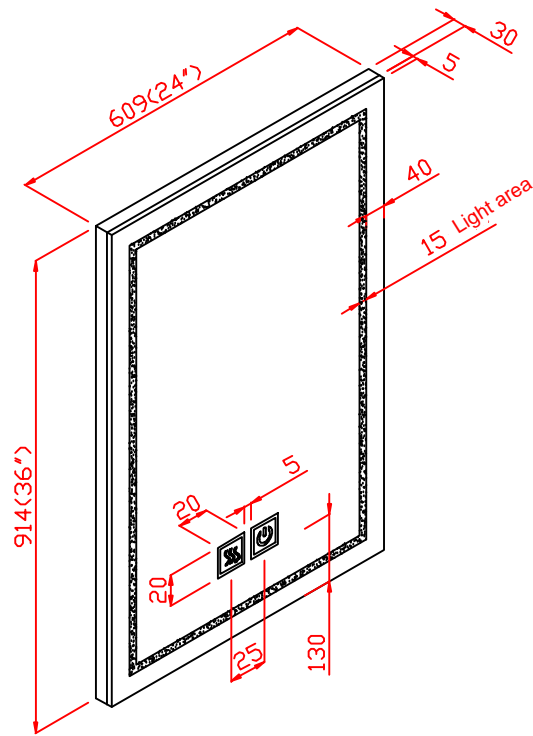

LM 2436 AF

Size: 609x914mm (24"x36")

Unit: mm

Front View

Back View

LM 3036 AF

Size: 762x914mm (30"x36")

Unit: mm

Size: 1016x914mm (40"x36")

Unit: mm

Front View

Back View

LM 4836 AF

Size: 1219x914mm (48"x36")

Unit: mm

Front View

Back View

LM 6036 AF

Size: 1524x914mm (60"x36")

Unit: mm

Front View

Back View

LM 7236 AF

Size: 1828x914mm (72"x36")

Unit: mm

Front View

Back View