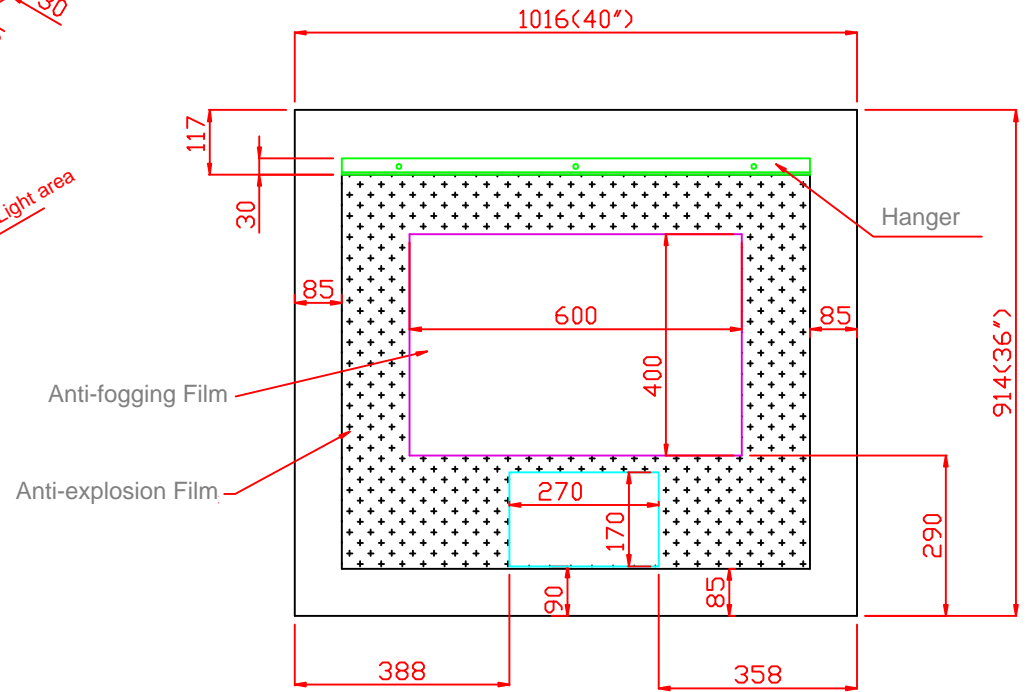

Front View

Back View

LM 3636 AF

Size: 914x914mm (36"x36")

Unit: mm

Front View

Back View

LM 4036 AF

Size: 1016x914mm (40"x36")

Unit: mm

Front View

Back View

LM 4836 AF

Size: 1219x914mm (48"x36")

Unit: mm

Front View

Back View

LM 6036 AF

Size: 1524x914mm (60"x36")

Unit: mm

Front View

Back View

LM 7236 AF

Size: 1828x914mm (72"x36")

Unit: mm

Front View

Back View